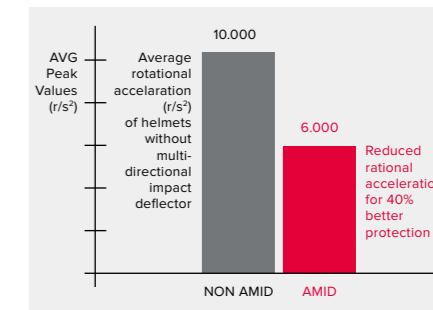

INSTANT FIT

360° RS FIT SYSTEM

The 360° RS Fit System lets you tailor your helmet to exactly your head shape, size and height. For an extra layer of fine-tuning, it also comes with customizable Live Fit pads on each side of your head that allow you to perfectly fit the helmet to a more oval or round head shape.