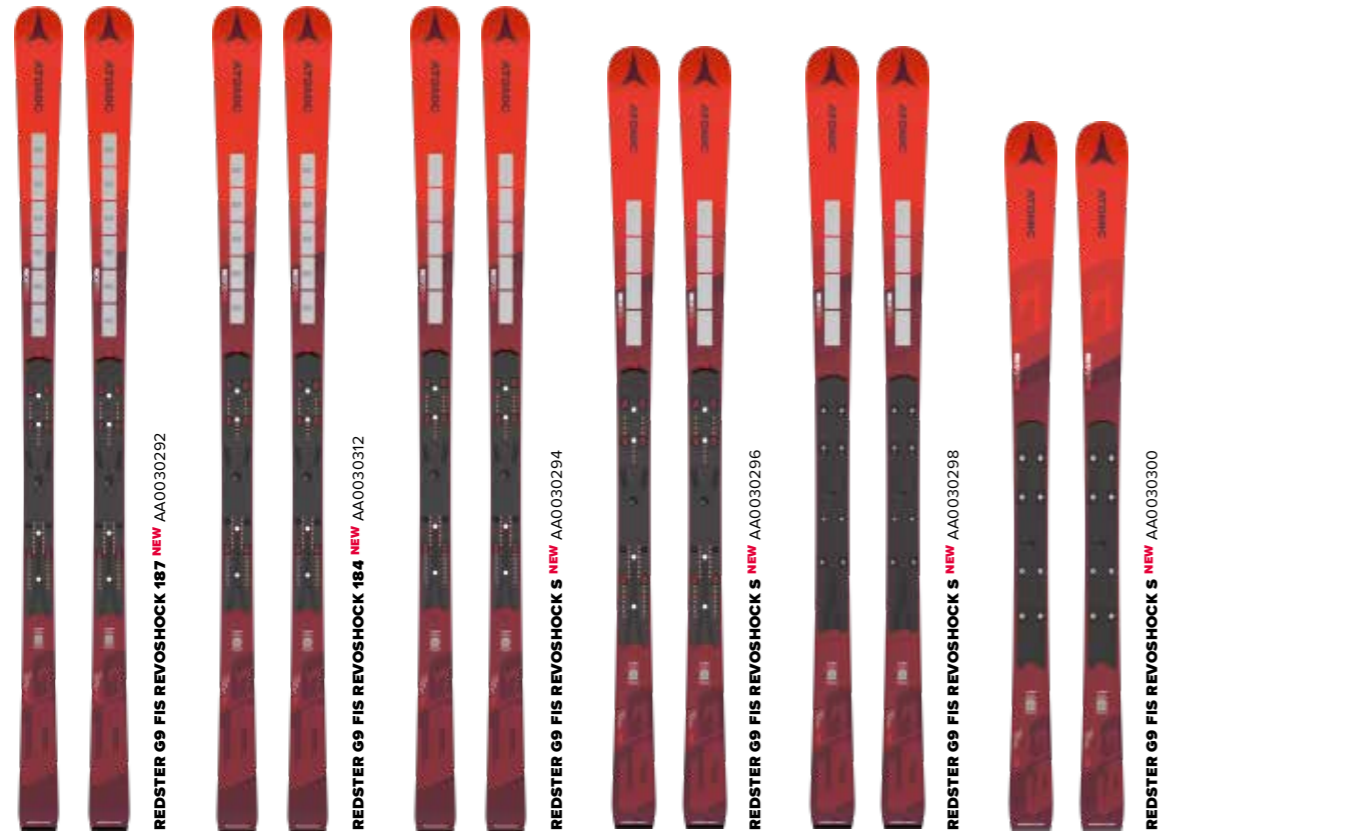

SKIS TECHNICAL SPECIFICATIONS

JR GS