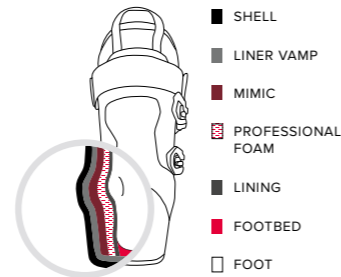

3. MIMIC: NEXT-TO-SHELL FIT; PROFESSIONAL FOAM: NEXT-TO-FOOT FIT

PROFESSIONAL DUAL STRAP

The innovative Professional Dual Strap combines two elements together for secure, balanced performance. Elastic shock absorbing portion smooths out choppy terrain and increases damping while static section provides pure power and energy transmission.