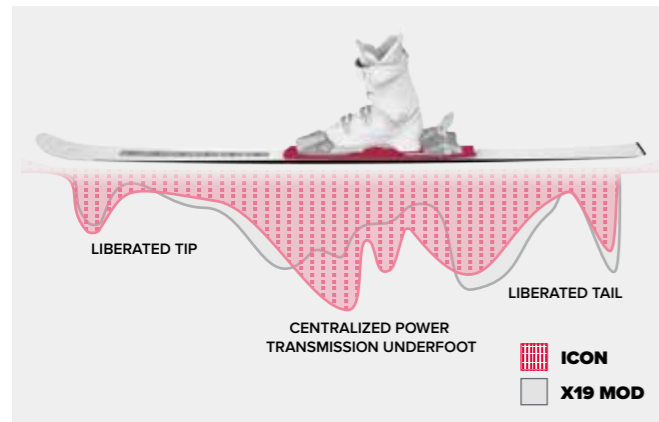

RACE BINDING TECHNOLOGY

ICON

CENTRALIZED POWER TRANSFER

A wider base plate and race mounting pattern strategically position the binding screws directly under the boot to centralize and optimize power transmission. Delivering immediate power underfoot while allowing for more reactivity and response throughout the entire length of the ski. Centralized Power Transfer enables the racer to be in better control of the ski throughout the turn – in every discipline and type of course setting.