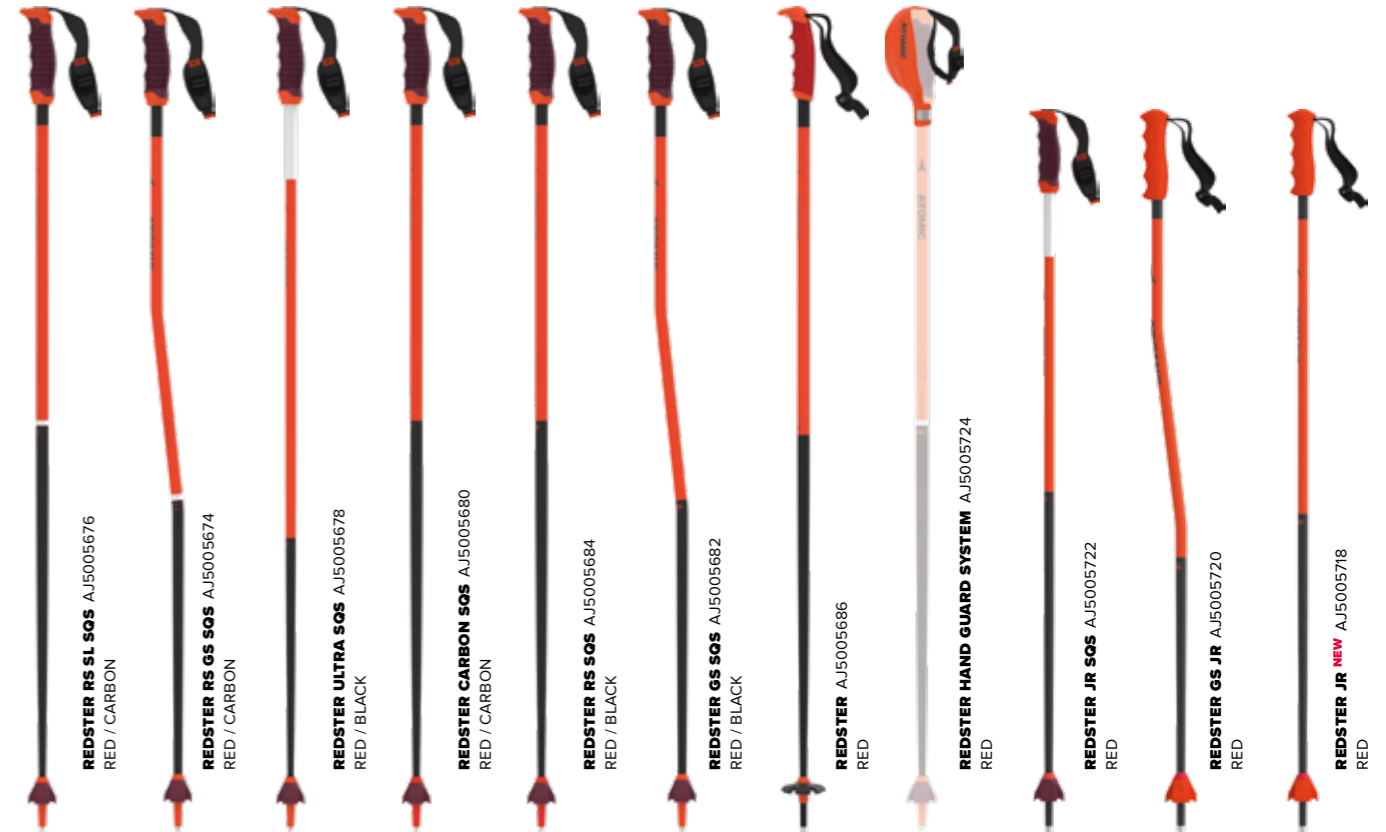

POLES TECHNICAL SPECIFICATIONS

REDSTER

REDSTER JR

PRODUCT	ART. NO.	COLOR	SIZES (cm)	SHAFT	GRIP	STRAP	BASKET	TIP	FEATURES	WEIGHT	PRICES
REDSTER RS SL SQS	AJ5005676	Red / Carbon	110, 115, 120, 125, 130, 135	6" Carbon Pole Technology, 3K Kevlar	Ergonomic Redster Grip (2K)	Pro Strap	Race Basket (40mm)	Carbide Tip	Safety Quick Release System, Hand Guard-ready, Ergonomic M-Fit	240g / 120cm	
REDSTER RS GS SQS	AJ5005674	Red / Carbon	110, 115, 120, 125, 130, 135	6" Carbon Pole Technology, Bent Shaft, 3K Kevlar	Ergonomic Redster Grip (2K)	Pro Strap	Race Basket (40mm)	Carbide Tip	Safety Quick Release System, Ergonomic M-Fit	280g / 120cm	
REDSTER ULTRA SQS	AJ5005678	Red / Black	110, 115, 120, 125, 130, 135	6" Carbon Pole Technology	Ergonomic Redster Grip (2K)	Pro Strap	Race Basket (40mm)	Carbide Tip	Safety Quick Release System, Hand Guard-ready, Ergonomic M-Fit	210g / 120cm	
REDSTER CARBON SQS	AJ5005680	Red / Carbon	110, 115, 120, 125, 130, 135	6" Carbon Pole Technology	Ergonomic Redster Grip (2K)	Pro Strap	Race Basket (40mm)	Carbide Tip	Safety Quick Release System, Hand Guard-ready, Ergonomic M-Fit	220g / 120cm	
REDSTER RS SQS	AJ5005684	Red / Black	110, 115, 120, 125, 130, 135	5" Aluminum Pole Technology	Ergonomic Redster Grip (2K)	Premium Strap	Race Basket (40mm)	Carbide Tip	Safety Quick Release System, Hand Guard-ready, Ergonomic M-Fit	230g / 120cm	
REDSTER GS SQS	AJ5005682	Red / Black	110, 115, 120, 125, 130, 135	5" Aluminum Pole Technology, Bent Shaft	Ergonomic Redster Grip (2K)	Premium Strap	Race Basket (40mm)	Carbide Tip	Safety Quick Release System, Ergonomic M-Fit	300g / 120cm	
REDSTER	AJ5005686	Red	110, 115, 120, 125, 130, 135	4" Aluminum Pole Technology	Ergonomic Redster Grip	Essential Strap	Race Basket (60mm)	Steel Tip	Ergonomic M-Fit	255g / 120cm	
REDSTER HAND GUARD SYSTEM	AJ5005724	Red				Pro Strap			Compatible with all Redster SQS models	130g	
REDSTER JR SQS	AJ5005722	Red	70, 75, 80, 85, 90, 95, 100, 105, 110, 115, 120	5" Aluminum Pole Technology	Ergonomic Redster Grip (2K)	Premium Strap	Race Basket (40mm)	Steel Tip	Safety Quick Release System, Hand Guard-ready, Ergonomic JR Fit	150g / 90cm	
REDSTER GS JR	AJ5005720	Red	90, 95, 100, 105, 110	4" Aluminum Pole Technology, Bent Shaft	Ergonomic JR Grip (1K)	Essential Strap	Race Basket (40mm)	Steel Tip	Ergonomic JR Fit	150g / 90cm	
REDSTER JR	AJ5005718	Red	70, 75, 80, 85, 90, 95, 100, 105	3" Aluminum Pole Technology	Ergonomic JR Grip (1K)	Essential Strap	Race Basket (40mm)	Steel Tip	Ergonomic JR Fit	150g / 90cm