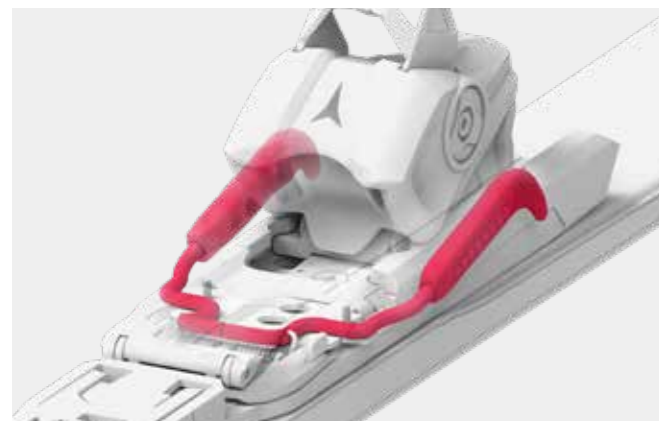

RACE BINDING TECHNOLOGY

ICON

CENTRALIZED POWER TRANSFER

A wider base plate and race mounting pattern strategically position the binding screws directly under the boot to centralize and optimize power transmission. Delivering immediate power underfoot while allowing for more reactivity and response throughout the entire length of the ski. Centralized Power Transfer enables the racer to be in better control of the ski throughout the turn – in every discipline and type of course setting.

METAL RACE PEDAL

Designed to deliver the best power transfer from boot to binding, Metal Race Pedal allows the boot to sit directly on the AFD for more direct energy transmission.

ELEVATED BRAKES

Our Elevated Brakes get up and out of the way, tucked in closer to the heelpiece of your binding, letting you ski more aggressive edge angles with less risk of catching the snow.

AUTOMATIC TOE ADAPTION

The toe adapts automatically to your alpine normed boot height and width and ensures constant release values, even on worn out boots.

MOUNTING GUIDE

ICON INTERFACE

BOOT SOLE LENGTH: