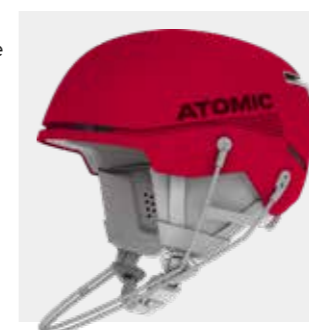

PC RACECASE

Our super durable PC Racecase delivers world-cup level protection. It's a strong outer layer that provides protection from the high impacts you can get while racing, including hitting gates at speed.