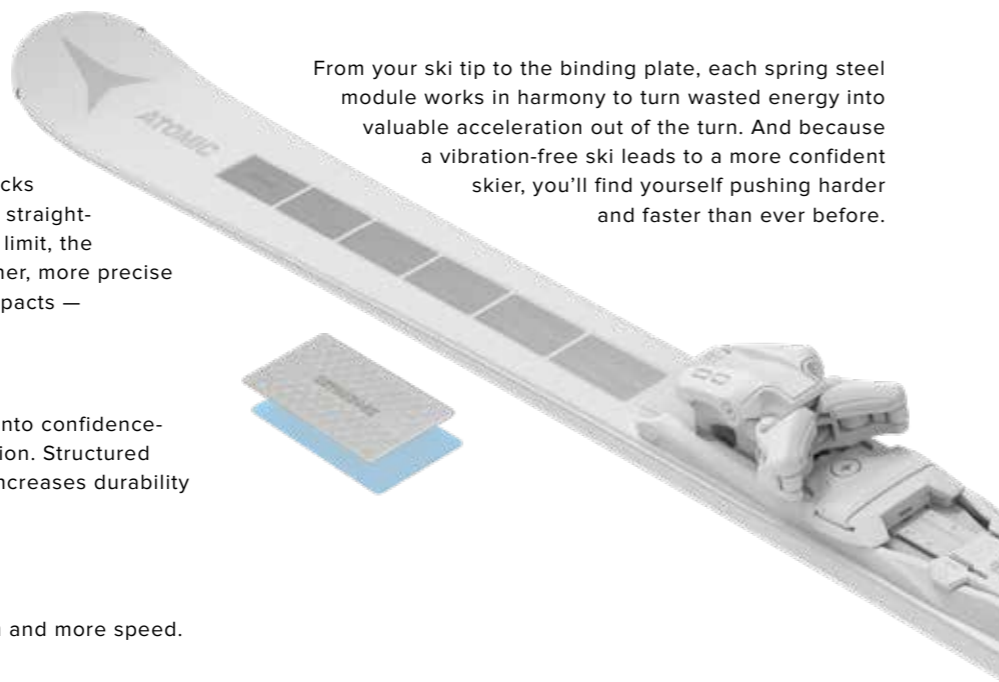

JR ALLROUND

REDSTER SKI TECHNOLOGY

CONSTRUCTION

REVOSHOCK S

Utilizing a series of spring steel modules each encased in impact absorbing elastomer, the revolutionary Revoshock S technology acts like a built-in suspension system for your skis to block distracting shocks before they reach your feet. Whether you're straight-lining groomers or making fast turns at your limit, the race-proven Revoshock S provides a smoother, more precise run. But Revoshock S doesn't just absorb impacts — it rebounds them.

From your ski tip to the binding plate, each spring steel module works in harmony to turn wasted energy into valuable acceleration out of the turn. And because a vibration-free ski leads to a more confident skier, you'll find yourself pushing harder and faster than ever before.