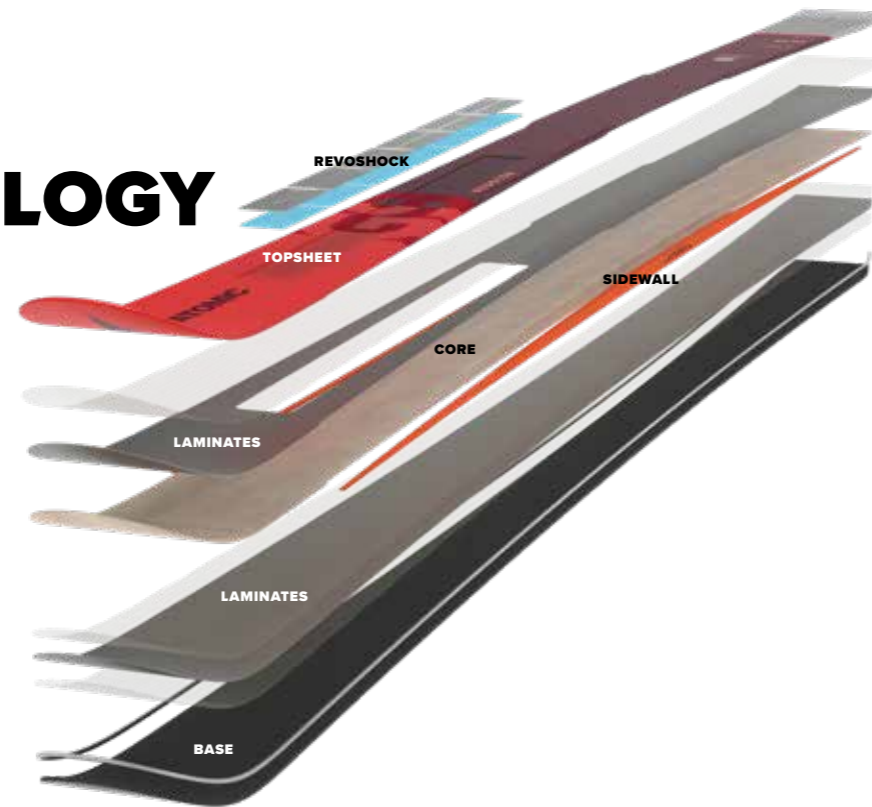

JR ALLROUND

REDSTER SKI TECHNOLOGY

CONSTRUCTION

REVOSHOCK S

Utilizing a series of spring steel modules each encased in impact absorbing elastomer, the revolutionary Revoshock S technology acts like a built-in suspension system for your skis to block distracting shocks before they reach your feet. Whether you're straight-lining groomers or making fast turns at your limit, the race-proven Revoshock S provides a smoother, more precise run. But Revoshock S doesn't just absorb impacts — it rebounds them.

TOPSHEET

Redster Revoshock turns unwanted shocks into confidence-building stability and unparalleled acceleration. Structured topsheet: A structured topsheet massively increases durability and gives a high quality finish.