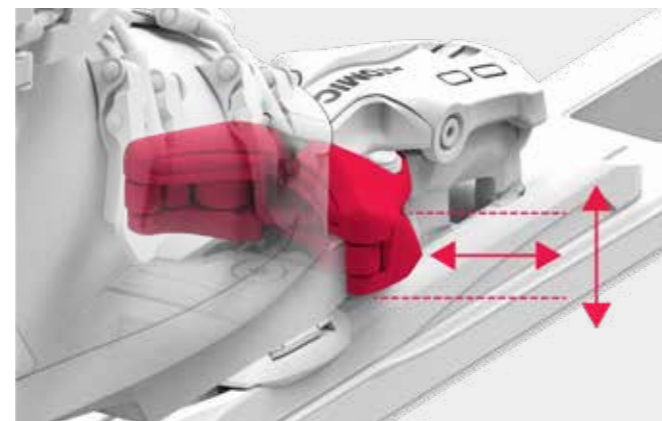

RACE BINDING TECHNOLOGY

ICON

CENTRALIZED POWER TRANSFER

A wider base plate and race mounting pattern strategically position the binding screws directly under the boot to centralize and optimize power transmission. Delivering immediate power underfoot while allowing for more reactivity and response throughout the entire length of the ski. Centralized Power Transfer enables the racer to be in better control of the ski throughout the turn – in every discipline and type of course setting.

METAL RACE PEDAL

Designed to deliver the best power transfer from boot to binding, Metal Race Pedal allows the boot to sit directly on the AFD for more direct energy transmission.

ELEVATED BRAKES

Our Elevated Brakes get up and out of the way, tucked in closer to the heelpiece of your binding, letting you ski more aggressive edge angles with less risk of catching the snow.

AUTOMATIC TOE ADAPTION

The toe adapts automatically to your alpine normed boot height and width and ensures constant release values, even on worn out boots.

MOUNTING GUIDE

ICON INTERFACE

BOOT SOLE LENGTH: