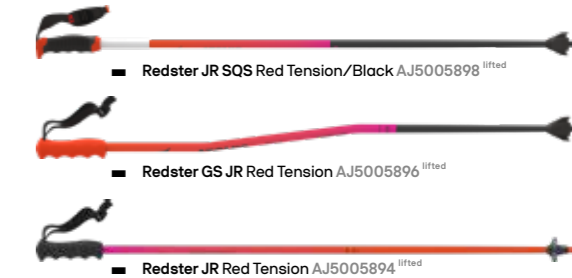

■ Toe Cap Set *Carry over*  
1x S/1 x M/1 x L  
AZE001640

Redster →

■ Redster RS SL SQS Red Tension/Carbon AJ5005882 *lifted*  
■ Redster RS GS SQS Red Tension/Carbon AJ5005884 *lifted*  
■ Redster Ultra SQS Red Tension/Black AJ5005886 *lifted*  
■ Redster Carbon SQS Red Tension AJ5005888 *lifted*

■ Redster GS SQS Red Tension AJ5005900 *lifted*  
■ Redster RS SQS Red Tension AJ5005890 *lifted*  
■ Redster Red Tension AJ5005892 *lifted*  
■ Toolless Hand Guard System Red AJ5005724 *carry over*

Redster JR →