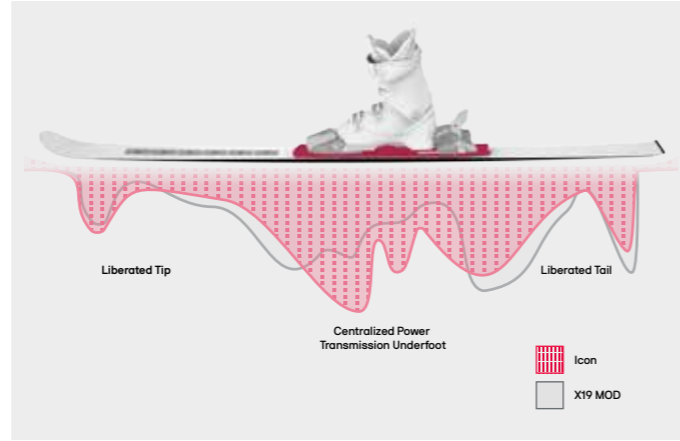

Centralized Power Transfer →

A wider base plate and race mounting pattern strategically position the binding screws directly under the boot to centralize and optimize power transmission. Delivering immediate power underfoot while allowing for more reactivity and response throughout the entire length of the ski, Centralized Power Transfer enables the racer to be in better control of the ski throughout the turn – in every discipline and type of course setting.

Metal Race Pedal →

Designed to deliver the best power transfer from boot to binding, Metal Race Pedal allows the boot to sit directly on the AFD for more direct energy transmission.

Elevated Brakes →

Our Elevated Brakes get up and out of the way, tucked in closer to the heelpiece of your binding, letting you ski more aggressive edge angles with less risk of catching the snow.