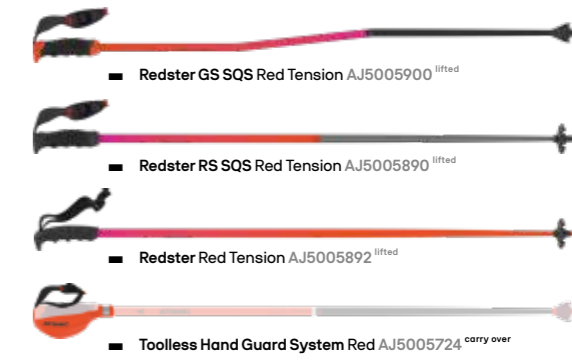

■ Redster GS SQS Red Tension AJ5005900 *lifted*
■ Redster RS SQS Red Tension AJ5005890 *lifted*
■ Redster Red Tension AJ5005892 *lifted*
■ Toolless Hand Guard System Red AJ5005724 *carry over*