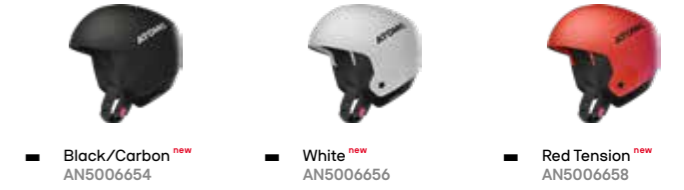

Redster Helmets

Tech Specs

Alpine Race

Redster WC →

Product	Art. No. Color	Sizes - Weight	Safety Tech.	Fit	Construction/Venting/Lining	Extras	Certification	Price
Redster WC	AN5006654	XS (51-53)	AMID	360° RS Fit	Carbon	Magnetic	CE EN 1077:2007	
	Black/Carbon	S (53-55)	360°,	System,	Racecase/Aircon	Fidlock®	CLASS A	
	AN5006656	M (55-57)	Holo	Live Fit,	Venting/Merino	Buckle,	ASTM F 2040	
	White	L (57-59)	Core	3D Molded	3M™ X-Static	Attachable	FIS RH 2013	
	AN5006658	XL (59-61)		Ear Pads	Lining, RS Full	RS Helmet		
	Red Tension/	XXL (61-63)			Cap Liner	Bag, Acoustic		
	Carbon	-				Plates,		
		600g/S				Chin Guard		
						Compatible