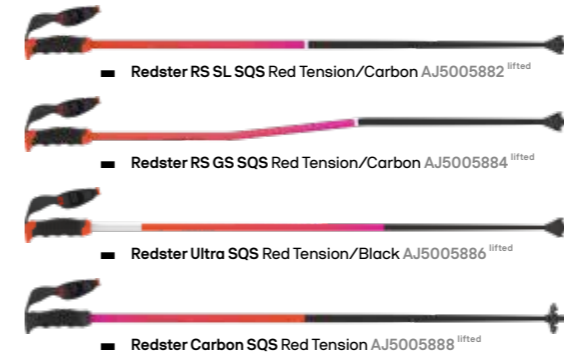

Redster →

■ Redster RS SL SQS Red Tension/Carbon AJ5005882 *lifted*
■ Redster RS GS SQS Red Tension/Carbon AJ5005884 *lifted*
■ Redster Ultra SQS Red Tension/Black AJ5005886 *lifted*
■ Redster Carbon SQS Red Tension AJ5005888 *lifted*